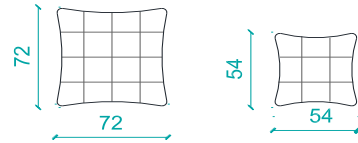

WITH SLIM ARMS

MATERIALS

Hardwood frame with elastic column construction webbing, is covered with high quality foam of different densities. Upholstery is in a wide choice of premium fabrics, leather, vinyl or COM.

Cushions: Cushions are filled with silicon fiber. Fabric is quilted

Arm alternatives: With SLIM arm

Leg alternatives: Concealed plastic legs.

Dimensions: Single 90x90x57h / Sofa 234x90x57h / L shape sofa 270x162x57h / Pouf 72x72x39h

SINGLE SOFA

POUFF

COUSHIONS

L SHAPE SOFA (daybed on the right*)

SINGLE SOFA

TRIPLE SOFA