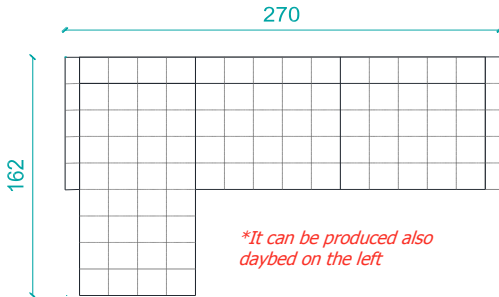

POUFF

COUSHIONS

L SHAPE SOFA (daybed on the right*)