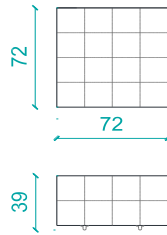

WITH SLIM ARMS

MATERIALS

Hardwood frame with elastic column construction webbing, is covered with high quality foam of different densities. Upholstery is in a wide choice of premium fabrics, leather, vinyl or COM.

Cushions: Cushions are filled with silicon fiber. Fabric is quilted

Arm alternatives: With SLIM arm

Leg alternatives: Concealed plastic legs.

Dimensions: Single 90x90x57h / Sofa 234x90x57h / L shape sofa 270x162x57h / Pouf 72x72x39h

SINGLE SOFA

POUFF

COUSHIONS

L SHAPE SOFA (daybed on the right*)

SINGLE SOFA

TRIPLE SOFA