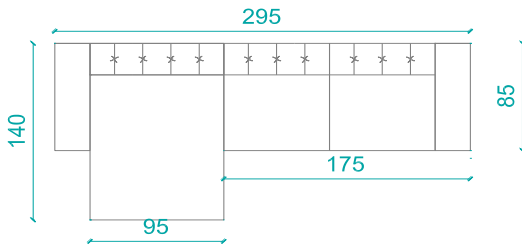

Leg finishings: Shiny chrome / Matte chrome / Electrostatic powder coating colors

Dimensions: Single 125x85x70h / Double 200x85x70h / Triple 275x85x70h / L shape sofa 295x140x70h

L SHAPE SOFA (daybed on the right*)