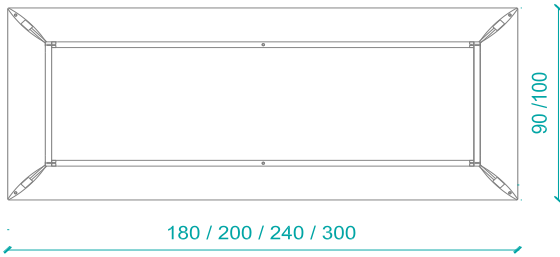

MATERIALS

Aluminium extrusion base with either lacquer, glass or natural wood tops

Veneer Types: Walnut, Ovankol, Oak , Black Oak

Lacquer Colors: Matte white, matte black ,matte beige RAL1019

Dimensions: 90x180x75h / 100x200x75h / 100x240x75h / 100x300x75h

EDGE DETAIL