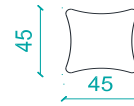

**Leg materials:** Special made metal legs with plastic glides.

**Leg finishings:** Shiny chrome / Matte chrome / Electrostatic powder coating colors

**Dimensions:** Single 95x93x60h / Double 200x95x72h / Triple 285x95x72h / L shape sofa 301x155x72h

45x45, 2 pcs cushion are produced for 175, 210 and 240cm sofas as standart .