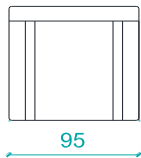

**Leg materials:** Special made metal legs with plastic glides.

**Leg finishings:** Shiny chrome / Matte chrome / Electrostatic powder coating colors

**Dimensions:** Single 95x93x60h / Double 200x95x72h / Triple 285x95x72h / L shape sofa 301x155x72h

45x45, 2 pcs cushion are produced for 175, 210 and 240cm sofas as standart .