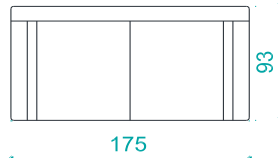

**Leg materials:** Special made metal legs with plastic glides.

**Leg finishings:** Shiny chrome / Matte chrome / Electrostatic powder coating colors

**Dimensions:** Single 95x93x60h / Double 200x95x72h / Triple 285x95x72h / L shape sofa 301x155x72h

45x45, 2 pcs cushion are produced for 175, 210 and 240cm sofas as standart .