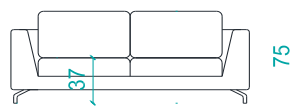

**Leg materials:** Special made metal legs with plastic glides.

**Leg finishings:** Shiny chrome / Matte chrome / Electrostatic powder coating colors

**Dimensions:** Single 95x93x60h / Double 200x95x72h / Triple 285x95x72h / L shape sofa 301x155x72h

45x45, 2 pcs cushion are produced for 175, 210 and 240cm sofas as standart .