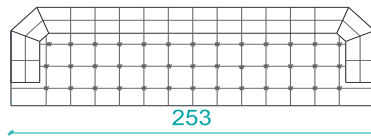

**Leg materials:** Beech wood legs with plastic glides

**Leg finishings:** Walnut, natural and black (venge) polishing

**Dimensions:** Single 100x76x70h / Double 185x76x70h / Triple 220x76x70h / Four Seater 253x76x70h

TRIPLE

FOUR SEATER

SINGLE

DOUBLE