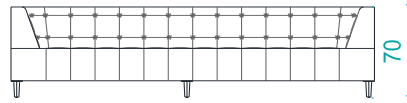

**Leg materials:** Beech wood legs with plastic glides

**Leg finishings:** Walnut, natural and black (venge) polishing

**Dimensions:** Single 100x76x70h / Double 185x76x70h / Triple 220x76x70h / Four Seater 253x76x70h

TRIPLE

FOUR SEATER

SINGLE

DOUBLE