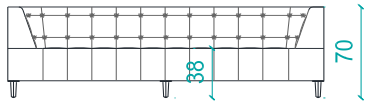

**MATERIALS**

Hardwood frame with elastic column construction webbing, is covered with high quality foam of different densities. Upholstery is in a wide choice of premium fabrics, leather, vinyl or COM.

**Leg materials:** Beech wood legs with plastic glides

**Leg finishings:** Walnut, natural and black (venge) polishing

**Dimensions:** Single 100x76x70h / Double 185x76x70h / Triple 220x76x70h / Four Seater 253x76x70h

TRIPLE

FOUR SEATER

SINGLE

DOUBLE