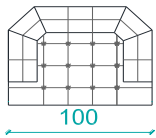

**Leg materials:** Beech wood legs with plastic glides

**Leg finishings:** Walnut, natural and black (venge) polishing

**Dimensions:** Single 100x76x70h / Double 185x76x70h / Triple 220x76x70h / Four Seater 253x76x70h

TRIPLE

FOUR SEATER

SINGLE

DOUBLE