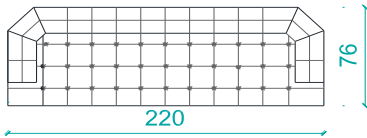

**Leg materials:** Beech wood legs with plastic glides

**Leg finishings:** Walnut, natural and black (venge) polishing

**Dimensions:** Single 100x76x70h / Double 185x76x70h / Triple 220x76x70h / Four Seater 253x76x70h

TRIPLE

FOUR SEATER

SINGLE

DOUBLE